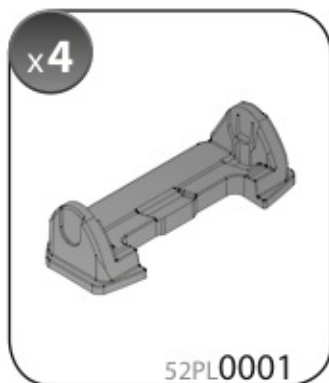

AUDI A4

11/07 →

Art. **N21122**